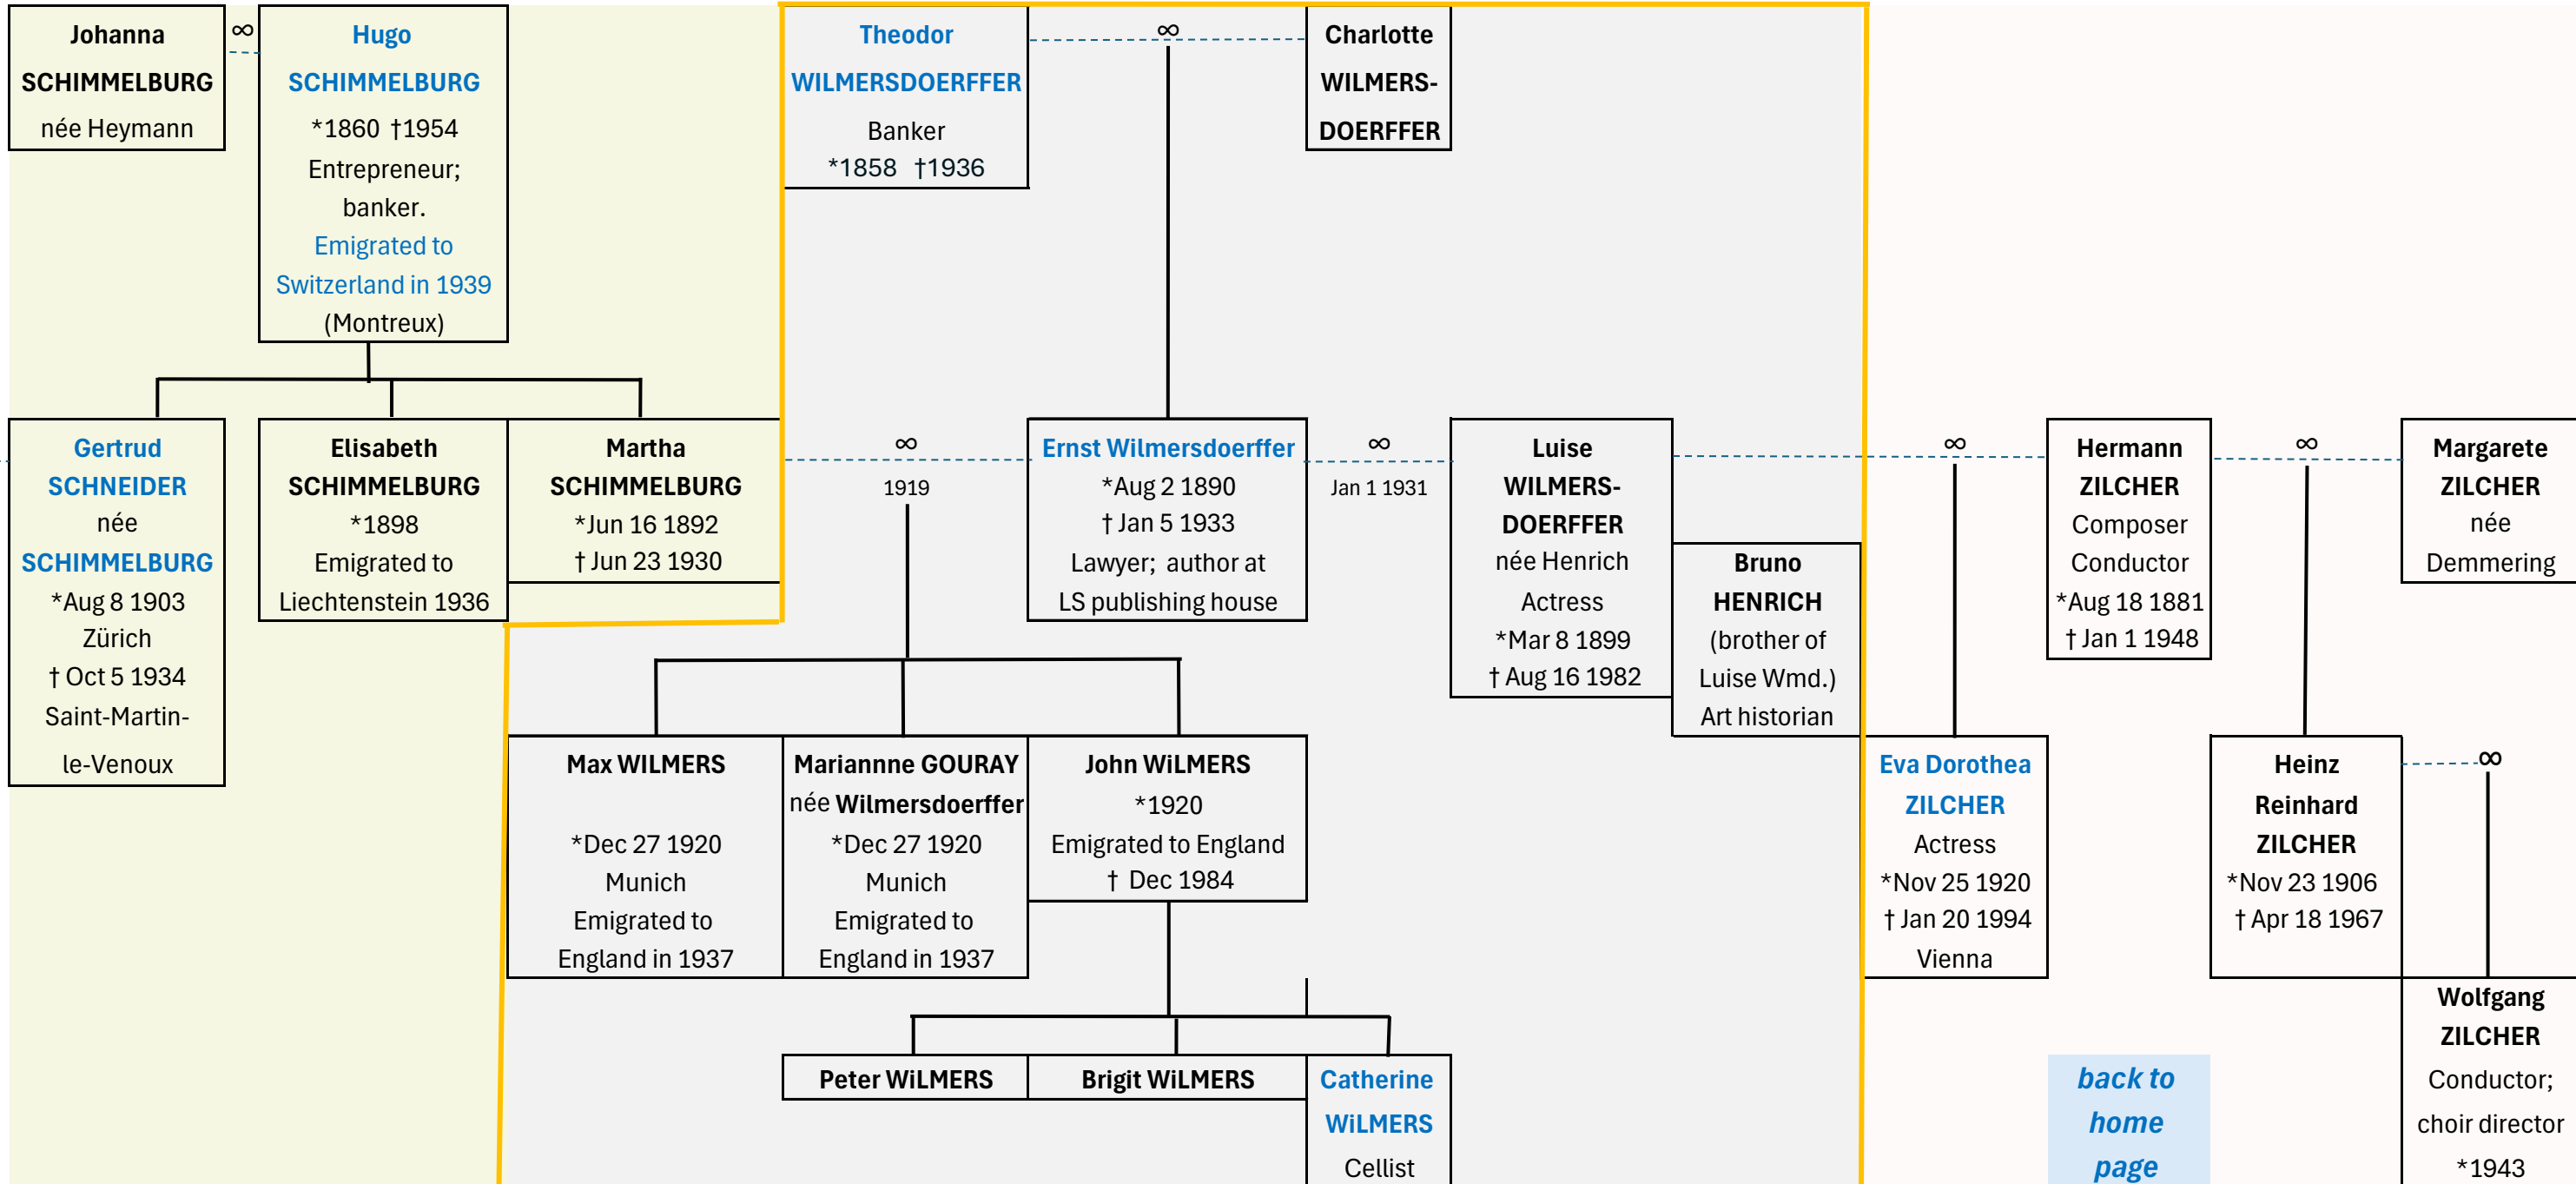

Schimmelburg / Wilmersdoerffer / Zilcher

Marion SCHNEIDER
née
Schleuning
June 23 1903
Berlin
† June 1 2000
Hamburg

Lambert Adam SCHNEIDER
Archaeologist
*Jan 26 1943
Berlin

*back to
family tree
LS*

*back to
home
page*

Johanna SCHIMMELBURG
née Heymann

Hugo SCHIMMELBURG
*1860 †1954
Entrepreneur;
banker.
Emigrated to
Switzerland in 1939
(Montreux)

Theodor WILMERSDOERFFER
Banker
*1858 †1936

Charlotte WILMERS-DOERFFER

Gertrud SCHNEIDER
née
SCHIMMELBURG
*Aug 8 1903
Zürich
† Oct 5 1934
Saint-Martin-le-Venoux

Bruno HENRICH
(brother of
Luise Wmd.)
Art historian

Hermann ZILCHER
Composer
Conductor
*Aug 18 1881
† Jan 1 1948

Margarete ZILCHER
née
Demmering

Max WILMERS
*Dec 27 1920
Munich
Emigrated to
England in 1937

Marianne GOURAY
née Wilmersdoerffer
*Dec 27 1920
Munich
Emigrated to
England in 1937

John WILMERS
*1920
Emigrated to England
† Dec 1984

Peter WILMERS

Brigit WILMERS

Catherine WILMERS
Cellist

Eva Dorothea ZILCHER
Actress
*Nov 25 1920
† Jan 20 1994
Vienna